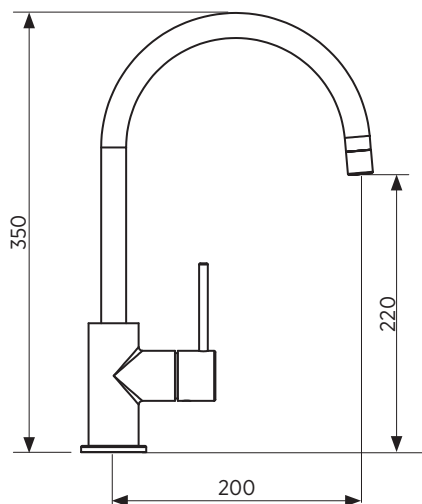

FIORI SINK MIXER

CHROME / BLACK SILK MATTE

Swivel sink mixer

Elegant gooseneck sink mixer with a fine pin lever handle.

- Gooseneck design, swivel arm
- Fine pin lever
- Premium quality

ORDER CODE	191144	Fiori Chrome
	191188	Fiori Black
WELS	4 star rating, 7.5L/min (T25654)	
HANDLE	Lever handle	
PULLOUT	Charcoal mesh pullout	
TAPHOLE	35 mm	
CARTRIDGE	Ceramic cartridge	
MATERIAL	Solid brass construction	
COLOUR	Chrome finish or matte black finish	
OTHER	Hot and cold indicators	

SEIMA

bathroom | kitchen | laundry

seima.com.au

Please note

- All measurements are in millimetres.
- Specifications may vary without notice as part of our continuous improvement practices.
- Clean with a damp cloth. Do not use abrasive cleaners, liquids or pastes.